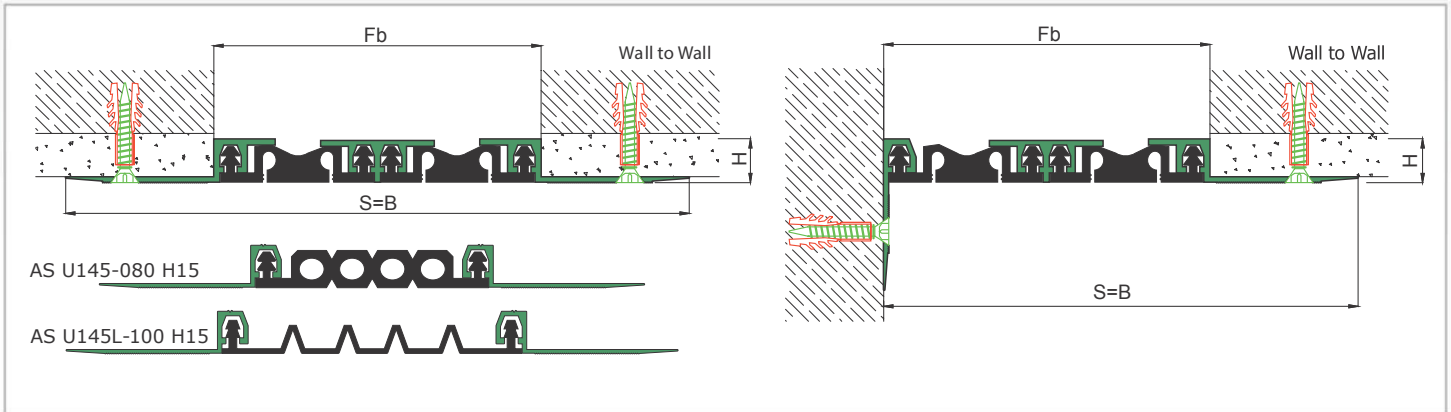

AS U145 surface mounted profile can easily be installed by means of screws to all types of wall & ceiling. Push-down elastomeric gasket can be changed without demounting the profile. Profiles up to 80 mm gap are manufactured with single gasket while the wider ones are with double gaskets joined with a connector profile. For some gaps, profile can be applied with floor type AS U245 as a dual application chamfered edges and pin striped covers give the profile a decorative aspect.

- Application Areas** : Indoor / Wall & Ceiling
- Ideal for** : Shopping Malls, Airports, Residences, Hospitals, Hotels, Commercial & Public Buildings etc
- Material** : Mill Finish Aluminum (Anodizing optional), TPE Gasket
- Aluminum Alloy** : 6063 AA-USA / EN AW 6063
- Optional Supplies** : Fire Barrier, Waterproof EPDM membrane

* Visuals are representative and the profile configuration may differ depending on the characteristics requested.

LOCATION	MODEL	GAP (Fb) mm	HEIGHT (H) MM	OVERALL WIDTH (B) mm	VISIBLE WIDTH (S) mm	MOVEMENT (W) mm	LOAD CAPACITY	STANDARD LENGTH (mt)
Wall to Wall	AS U145-030	30	15	127	127	± 5	N/A	3
	AS U145-050	50	15	147	147	± 7	N/A	3
	AS U145-080	80	15	177	177	± 10	N/A	3
	AS U145-100	105	15	189	189	± 14	N/A	3
	AS U145 L-050	50	15	147	147	+16 / -8	N/A	3
	AS U145 L-080	80	15	177	177	± 20	N/A	3
	AS U145 L-100	100	15	189	189	+30 / -20	N/A	3

Note: Please ask for different sizes

 ASU145L 050
 H15V

 ASU145L 050
 H15KV

Profil No Profile Number	AS U145L 050	AS U145L 050K
Fb (mm)	50	50
H (mm) yaklaşık approx.	15	15
W± (mm) yaklaşık approx.	+16/-8	+16/-8
Renk Color	Alüminyum: Natürel, Fitiller: Siyah, gri, diğer Aluminum: Natural, Inserts: Black, grey, others	
Malzeme Material	Alüminyum, TPE Termoplastik Elastomer Aluminum, TPE Thermoplastic Elastomer	
Standart Uzunluk Standard Length	3	