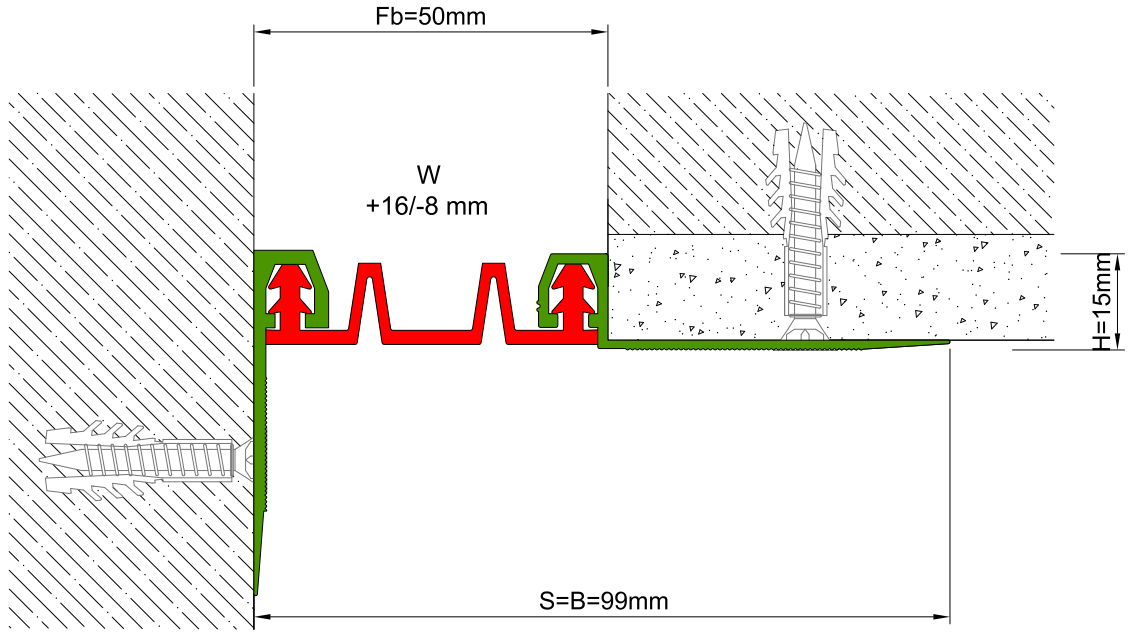

AS U145 surface mounted profile can easily be installed by means of screws to all types of wall & ceiling. Push-down elastomeric gasket can be changed without demounting the profile. Profiles up to 80 mm gap are manufactured with single gasket while the wider ones are with double gaskets joined with a connector profile. For some gaps, profile can be applied with floor type AS U245 as a dual application chamfered edges and pin striped covers give the profile a decorative aspect.

* Visuals are representative and the profile configuration may differ depending on the characteristics requested.

LOCATION	MODEL	GAP (Fb) mm	HEIGHT (H) MM	OVERALL WIDTH (B) mm	VISIBLE WIDTH (S) mm	MOVEMENT (W) mm	LOAD CAPACITY	STANDARD LENGTH (mt)
Wall to Wall	AS U145-030	30	15	127	127	± 5	N/A	3
	AS U145-050	50	15	147	147	± 7	N/A	3
	AS U145-080	80	15	177	177	± 10	N/A	3
	AS U145-100	105	15	189	189	± 14	N/A	3
	AS U145 L-050	50	15	147	147	+16 / -8	N/A	3
	AS U145 L-080	80	15	177	177	± 20	N/A	3
	AS U145 L-100	100	15	189	189	+30 / -20	N/A	3

Note: Please ask for different sizes

 ASU145L 050
 H15V

 ASU145L 050
 H15KV

Profil No Profile Number	AS U145L 050	AS U145L 050K
Fb (mm)	50	50
H (mm) yaklaşık approx.	15	15
W± (mm) yaklaşık approx.	+16/-8	+16/-8
Renk Color	Alüminyum: Natürel, Fitiller: Siyah, gri, diğer Aluminum: Natural, Inserts: Black, grey, others	
Malzeme Material	Alüminyum, TPE Termoplastik Elastomer Aluminum, TPE Thermoplastic Elastomer	
Standart Uzunluk Standard Length	3	