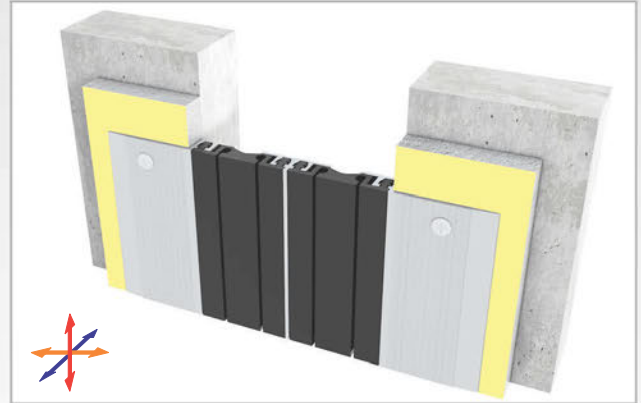

AS U145 surface mounted profile can easily be installed by means of screws to all types of wall & ceiling. Push-down elastomeric gasket can be changed without demounting the profile. Profiles up to 80 mm gap are manufactured with single gasket while the wider ones are with double gaskets joined with a connector profile. For some gaps, profile can be applied with floor type AS U245 as a dual application chamfered edges and pin striped covers give the profile a decorative aspect.

- Application Areas** : Indoor / Wall & Ceiling
- Ideal for** : Shopping Malls, Airports, Residences, Hospitals, Hotels, Commercial & Public Buildings etc
- Material** : Mill Finish Aluminum (Anodizing optional), TPE Gasket
- Aluminum Alloy** : 6063 AA-USA / EN AW 6063
- Optional Supplies** : Fire Barrier, Waterproof EPDM membrane

* Visuals are representative and the profile configuration may differ depending on the characteristics requested.

LOCATION	MODEL	GAP (Fb) mm	HEIGHT (H) MM	OVERALL WIDTH (B) mm	VISIBLE WIDTH (S) mm	MOVEMENT (W) mm	LOAD CAPACITY	STANDARD LENGTH (mt)
Wall to Wall	AS U145-030	30	15	127	127	± 5	N/A	3
	AS U145-050	50	15	147	147	± 7	N/A	3
	AS U145-080	80	15	177	177	± 10	N/A	3
	AS U145-100	105	15	189	189	± 14	N/A	3
	AS U145 L-050	50	15	147	147	+16 / -8	N/A	3
	AS U145 L-080	80	15	177	177	± 20	N/A	3
	AS U145 L-100	100	15	189	189	+30 / -20	N/A	3