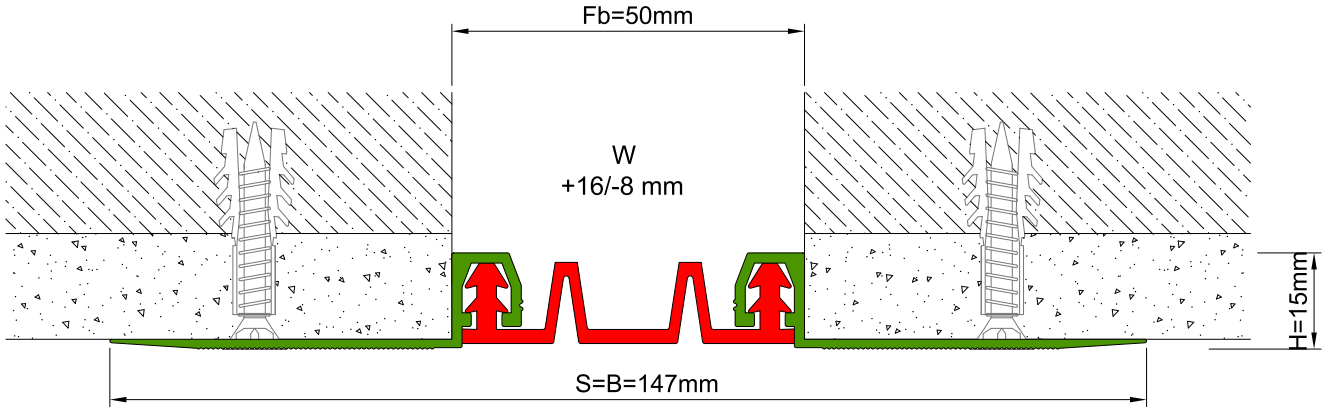

AS U145 surface mounted profile can easily be installed by means of screws to all types of wall & ceiling. Push-down elastomeric gasket can be changed without demounting the profile. Profiles up to 80 mm gap are manufactured with single gasket while the wider ones are with double gaskets joined with a connector profile. For some gaps, profile can be applied with floor type AS U245 as a dual application chamfered edges and pin striped covers give the profile a decorative aspect.

- Application Areas** : Indoor / Wall & Ceiling
- Ideal for** : Shopping Malls, Airports, Residences, Hospitals, Hotels, Commercial & Public Buildings etc
- Material** : Mill Finish Aluminum (Anodizing optional), TPE Gasket
- Aluminum Alloy** : 6063 AA-USA / EN AW 6063
- Optional Supplies** : Fire Barrier, Waterproof EPDM membrane

* Visuals are representative and the profile configuration may differ depending on the characteristics requested.

LOCATION	MODEL	GAP (Fb) mm	HEIGHT (H) MM	OVERALL WIDTH (B) mm	VISIBLE WIDTH (S) mm	MOVEMENT (W) mm	LOAD CAPACITY	STANDARD LENGTH (mt)
Wall to Wall	AS U145-030	30	15	127	127	± 5	N/A	3
	AS U145-050	50	15	147	147	± 7	N/A	3
	AS U145-080	80	15	177	177	± 10	N/A	3
	AS U145-100	105	15	189	189	± 14	N/A	3
	AS U145 L-050	50	15	147	147	+16 / -8	N/A	3
	AS U145 L-080	80	15	177	177	± 20	N/A	3
	AS U145 L-100	100	15	189	189	+30 / -20	N/A	3

Note: Please ask for different sizes

 ASU145L 050
 H15V

 ASU145L 050
 H15KV

Profil No Profile Number	AS U145L 050	AS U145L 050K
Fb (mm)	50	50
H (mm) yaklaşık approx.	15	15
W± (mm) yaklaşık approx.	+16/-8	+16/-8
Renk Color	Alüminyum: Natürel, Fitiller: Siyah, gri, diğer Aluminum: Natural, Inserts: Black, grey, others	
Malzeme Material	Alüminyum, TPE Termoplastik Elastomer Aluminum, TPE Thermoplastic Elastomer	
Standart Uzunluk Standard Length	3	