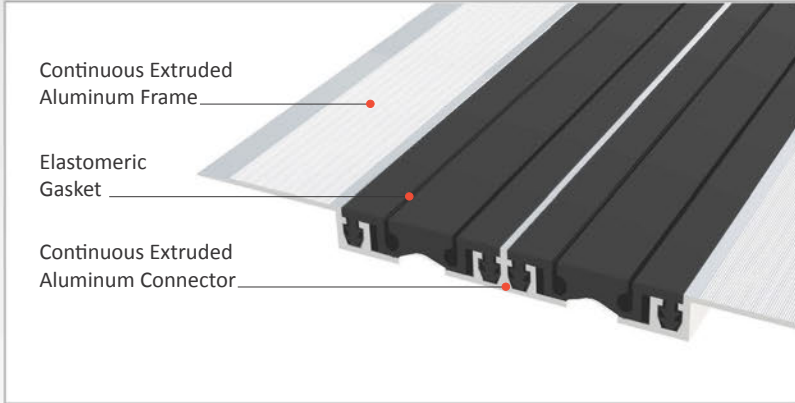

AS U145 surface mounted profile can easily be installed by means of screws to all types of wall & ceiling. Push-down elastomeric gasket can be changed without demounting the profile. Profiles up to 80 mm gap are manufactured with single gasket while the wider ones are with double gaskets joined with a connector profile. For some gaps, profile can be applied with floor type AS U245 as a dual application chamfered edges and pin striped covers give the profile a decorative aspect.

- Application Areas** : Indoor / Wall & Ceiling
- Ideal for** : Shopping Malls, Airports, Residences, Hospitals, Hotels, Commercial & Public Buildings etc
- Material** : Mill Finish Aluminum (Anodizing optional), TPE Gasket
- Aluminum Alloy** : 6063 AA-USA / EN AW 6063
- Optional Supplies** : Fire Barrier, Waterproof EPDM membrane

* Visuals are representative and the profile configuration may differ depending on the characteristics requested.

LOCATION	MODEL	GAP (Fb) mm	HEIGHT (H) MM	OVERALL WIDTH (B) mm	VISIBLE WIDTH (S) mm	MOVEMENT (W) mm	LOAD CAPACITY	STANDARD LENGTH (mt)
Wall to Wall	AS U145-030	30	15	127	127	± 5	N/A	3
	AS U145-050	50	15	147	147	± 7	N/A	3
	AS U145-080	80	15	177	177	± 10	N/A	3
	AS U145-100	105	15	189	189	± 14	N/A	3
	AS U145 L-050	50	15	147	147	+16 / -8	N/A	3
	AS U145 L-080	80	15	177	177	± 20	N/A	3
	AS U145 L-100	100	15	189	189	+30 / -20	N/A	3

Note: Please ask for different sizes

 ASU145L 050
 H15V

 ASU145L 050
 H15KV

Profil No Profile Number	AS U145L 050	AS U145L 050K
Fb (mm)	50	50
H (mm) yaklaşık approx.	15	15
W± (mm) yaklaşık approx.	+16/-8	+16/-8
Renk Color	Alüminyum: Natürel, Fitiller: Siyah, gri, diğer Aluminum: Natural, Inserts: Black, grey, others	
Malzeme Material	Alüminyum, TPE Termoplastik Elastomer Aluminum, TPE Thermoplastic Elastomer	
Standart Uzunluk Standard Length	3	